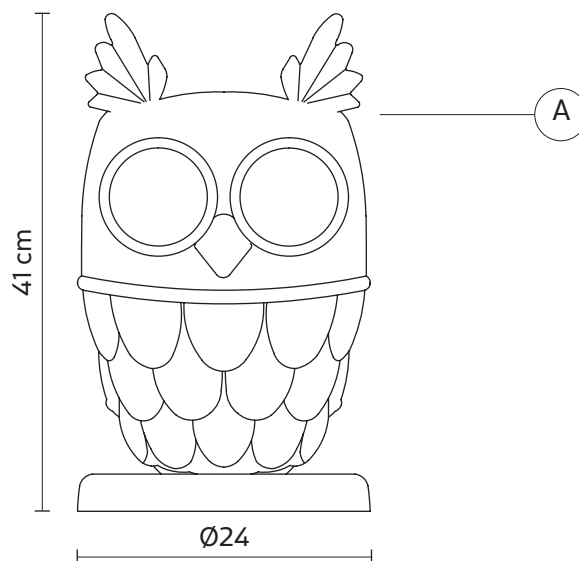

### STRUCTURE "A"

material	ceramic	
colour	matt white	

### PACKAGING

nr. of collis	1
net weight/kg	3,3
gross weight/kg	6,8
packaging/cm	40x40x50

### EMISSION OF LIGHT

one-directional

	direct
	filtered
	indirect
	none

### CERTIFICATION

IEC	60598-1:2008
EN	60598-1:2008 + A11:2009

IP rate	IP20
bulb	optional

code **700B**  
decorative bulb  
E27 - 25/40w - ≤ 60 lumen  
class E

these items are special, decorative bulbs not for illumination purposes